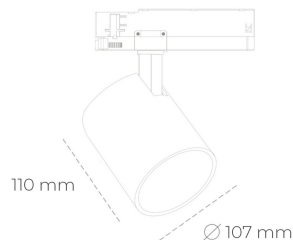

SPOTLIGHT LIDER A 930 21W 38° GREY | ON/OFF

LED	COB
Light colour	3000 [K] |
CRI	90
Led chip flux	2536 [lm]
Luminous flux	2282 [lm]
System power	21 [W]
Luminaire Efficiency	109 [lm/W]
Beam angle	38°
Controller	ON/OFF
MacAdam	3 SDCM

Spotlight LED

Track mounted LED spotlight. Aluminium housing. Ceiling base installation possible. Available in white, black and grey. Any RAL palette colour available on enquiry. Reflector beams available: 15°, 23°, 38°, 45° and 60°. Maximum power is 31W.

LUMINAIRE

Weight	0,7 [kg]
Protection rating IP , IK , class	IP 20, IK 1,
Luminaire colour	GREY
Cover	Plastic
Operating voltage	220-240V 50-60Hz

Note: All data are typical values. Tolerance of measurements +/-10% System features may change with product improvements due to technical advances.

OPTIONS

RAL colours on inquiry, honeycomb louver on inquiry , Casambi on inquiry, DALI on inquiry, Phase-cut dimming on inquiry.

Generated: 22.06.2024

+48 32 388 80 00

www.cora.pl
cora@cora.pl

Street: Ignatza Hakuby 18
41-914 Bytom, Polska