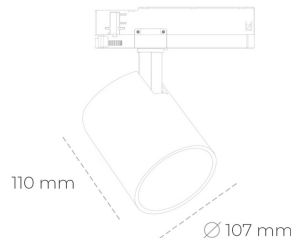

SPOTLIGHT LIDER A 930 23W 23° GREY | ON/OFF

LED	COB
Light colour	3000 [K] |
CRI	90
Led chip flux	2767 [lm]
Luminous flux	2490 [lm]
System power	23 [W]
Luminaire Efficiency	108 [lm/W]
Beam angle	23°
Controller	ON/OFF
MacAdam	3 SDCM

Spotlight LED

Track mounted LED spotlight. Aluminium housing. Ceiling base installation possible. Available in white, black and grey. Any RAL palette colour available on enquiry. Reflector beams available: 15°, 23°, 38°, 45° and 60°. Maximum power is 31W.

LUMINAIRE

Weight	0,7 [kg]
Protection rating IP , IK , class	IP 20, IK 1,
Luminaire colour	GREY
Cover	Plastic
Operating voltage	220-240V 50-60Hz

Note: All data are typical values. Tolerance of measurements +/-10% System features may change with product improvements due to technical advances.

OPTIONS

RAL colours on inquiry, honeycomb louver on inquiry , Casambi on inquiry, DALI on inquiry, Phase-cut dimming on inquiry.

Generated: 23.06.2024

+48 32 388 80 00

www.cora.pl
cora@cora.pl

Street: Ignatza Hakuby 18
41-914 Bytom, Polska