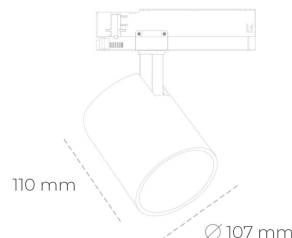

SPOTLIGHT LIDER A 930 14W 23° GREY | ON/OFF

Article number: N004-K0001-RF930-H5-G23-ZE51_350-S1-###

LED	COB
Light colour	3000 [K]
CRI	90
Led chip flux	1613 [lm]
Luminous flux	1451 [lm]
System power	14 [W]
Luminaire Efficiency	104 [lm/W]
Beam angle	23°
Controller	ON/OFF
MacAdam	3 SDCM

Spotlight LED

Track mounted LED spotlight. Aluminium housing. Ceiling base installation possible. Available in white, black and grey. Any RAL palette colour available on enquiry. Reflector beams available: 15°, 23°, 38°, 45° and 60°. Maximum power is 31W.

LUMINAIRE

Weight	0,7 [kg]
Protection rating IP , IK , class	IP 20, IK 1,
Luminaire colour	GREY
Cover	Plastic
Operating voltage	220-240V 50-60Hz

Note: All data are typical values. Tolerance of measurements +/-10% System features may change with product improvements due to technical advances.