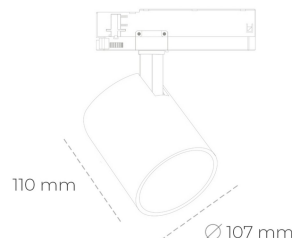

SPOTLIGHT LIDER A 930 25W 15° GREY | ON/OFF

Article number: N004-K0001-RF930-H5-G15-ZE51_650-S1-###

LED	COB
Light colour	3000 [K]
CRI	90
Led chip flux	2997 [lm]
Luminous flux	2697 [lm]
System power	25 [W]
Luminaire Efficiency	108 [lm/W]
Beam angle	15°
Controller	ON/OFF
MacAdam	3 SDCM

Spotlight LED

Track mounted LED spotlight. Aluminium housing. Ceiling base installation possible. Available in white, black and grey. Any RAL palette colour available on enquiry. Reflector beams available: 15°, 23°, 38°, 45° and 60°. Maximum power is 31W.

LUMINAIRE

Weight	0,7 [kg]
Protection rating IP , IK , class	IP 20, IK 1,
Luminaire colour	GREY
Cover	Plastic
Operating voltage	220-240V 50-60Hz

Note: All data are typical values. Tolerance of measurements +/-10% System features may change with product improvements due to technical advances.