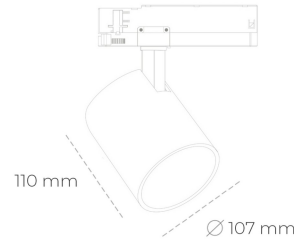

SPOTLIGHT LIDER A 927 23W 15° GREY | ON/OFF

Article number: N004-K0001-RF927-H5-G15-ZE51_600-S1-###

LED	COB
Light colour	2700 [K]
CRI	80
Led chip flux	2667 [lm]
Luminous flux	2400 [lm]
System power	23 [W]
Luminaire Efficiency	104 [lm/W]
Beam angle	15°
Controller	ON/OFF
MacAdam	3 SDCM

Spotlight LED

Track mounted LED spotlight. Aluminium housing. Ceiling base installation possible. Available in white, black and grey. Any RAL palette colour available on enquiry. Reflector beams available: 15°, 23°, 38°, 45° and 60°. Maximum power is 31W.

LUMINAIRE

Weight	0,7 [kg]
Protection rating IP , IK , class	IP 20, IK 1,
Luminaire colour	GREY
Cover	Plastic
Operating voltage	220-240V 50-60Hz

Note: All data are typical values. Tolerance of measurements +/-10% System features may change with product improvements due to technical advances.