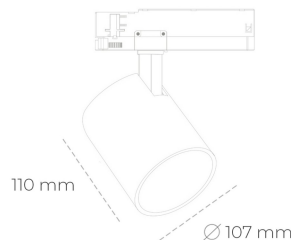

SPOTLIGHT LIDER A 927 19W 15° GREY | ON/OFF

LED	COB
Light colour	2700 [K] |
CRI	80
Led chip flux	2222 [lm]
Luminous flux	1999 [lm]
System power	19 [W]
Luminaire Efficiency	105 [lm/W]
Beam angle	15°
Controller	ON/OFF
MacAdam	3 SDCM

Spotlight LED

Track mounted LED spotlight. Aluminium housing. Ceiling base installation possible. Available in white, black and grey. Any RAL palette colour available on enquiry. Reflector beams available: 15°, 23°, 38°, 45° and 60°. Maximum power is 31W.

LUMINAIRE

Weight	0,7 [kg]
Protection rating IP , IK , class	IP 20, IK 1,
Luminaire colour	GREY
Cover	Plastic
Operating voltage	220-240V 50-60Hz

Note: All data are typical values. Tolerance of measurements +/-10% System features may change with product improvements due to technical advances.

OPTIONS

RAL colours on inquiry, honeycomb louver on inquiry , Casambi on inquiry, DALI on inquiry, Phase-cut dimming on inquiry.

Generated: 21.06.2024

+48 32 388 80 00

www.cora.pl
cora@cora.pl

Street: Ignatza Hakuby 18
41-914 Bytom, Polska