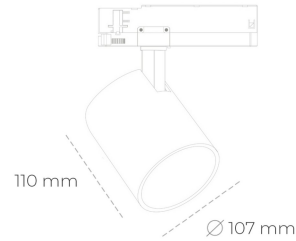

SPOTLIGHT LIDER A 850 31W 45° GREY | ON/OFF

Article number: N004-K0001-RF850-H5-G45-ZE51_800-S1-###

LED	COB
Light colour	5000 [K]
CRI	80
Led chip flux	4633 [lm]
Luminous flux	4169 [lm]
System power	31 [W]
Luminaire Efficiency	134 [lm/W]
Beam angle	45°
Controller	ON/OFF
MacAdam	3 SDCM

Spotlight LED

Track mounted LED spotlight. Aluminium housing. Ceiling base installation possible. Available in white, black and grey. Any RAL palette colour available on enquiry. Reflector beams available: 15°, 23°, 38°, 45° and 60°. Maximum power is 31W.

LUMINAIRE

Weight	0,7 [kg]
Protection rating IP , IK , class	IP 20, IK 1,
Luminaire colour	GREY
Cover	Plastic
Operating voltage	220-240V 50-60Hz

Note: All data are typical values. Tolerance of measurements +/-10% System features may change with product improvements due to technical advances.