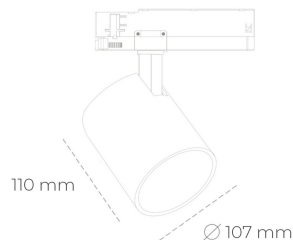

SPOTLIGHT LIDER A 850 10W 38° GREY | ON/OFF

LED	COB
Light colour	5000 [K] |
CRI	80
Led chip flux	1447 [lm]
Luminous flux	1302 [lm]
System power	10 [W]
Luminaire Efficiency	130 [lm/W]
Beam angle	38°
Controller	ON/OFF
MacAdam	3 SDCM

Spotlight LED

Track mounted LED spotlight. Aluminium housing. Ceiling base installation possible. Available in white, black and grey. Any RAL palette colour available on enquiry. Reflector beams available: 15°, 23°, 38°, 45° and 60°. Maximum power is 31W.

LUMINAIRE

Weight	0,7 [kg]
Protection rating IP , IK , class	IP 20, IK 1,
Luminaire colour	GREY
Cover	Plastic
Operating voltage	220-240V 50-60Hz

Note: All data are typical values. Tolerance of measurements +/-10% System features may change with product improvements due to technical advances.

OPTIONS

RAL colours on inquiry, honeycomb louver on inquiry , Casambi on inquiry, DALI on inquiry, Phase-cut dimming on inquiry.

Generated: 23.06.2024

+48 32 388 80 00

www.cora.pl
cora@cora.pl

Street: Ignatza Hakuby 18
41-914 Bytom, Polska