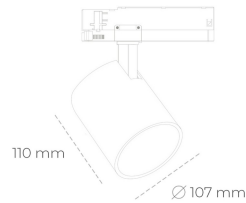

SPOTLIGHT LIDER A 840 27W 15° GREY | ON/OFF

Article number: N004-K0001-RF840-H5-G15-ZE51_700-S1-###

LED	COB
Light colour	4000 [K]
CRI	80
Led chip flux	3974 [lm]
Luminous flux	3576 [lm]
System power	27 [W]
Luminaire Efficiency	132 [lm/W]
Beam angle	15°
Controller	ON/OFF
MacAdam	3 SDCM

Spotlight LED

Track mounted LED spotlight. Aluminium housing. Ceiling base installation possible. Available in white, black and grey. Any RAL palette colour available on enquiry. Reflector beams available: 15°, 23°, 38°, 45° and 60°. Maximum power is 31W.

LUMINAIRE

Weight	0.7 [kg]
Protection rating IP , IK , class	IP 20, IK 01,
Luminaire colour	GREY
Cover	Plastic
Operating voltage	220-240V 50-60Hz

Note: All data are typical values. Tolerance of measurements +/-10%
System features may change with product improvements due to technical advances.