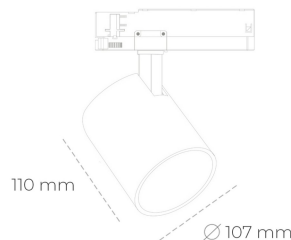

SPOTLIGHT LIDER A 835 23W 45° GREY | ON/OFF

LED	COB
Light colour	3500 [K] |
CRI	80
Led chip flux	3340 [lm]
Luminous flux	3006 [lm]
System power	23 [W]
Luminaire Efficiency	131 [lm/W]
Beam angle	45°
Controller	ON/OFF
MacAdam	3 SDCM

Spotlight LED

Track mounted LED spotlight. Aluminium housing. Ceiling base installation possible. Available in white, black and grey. Any RAL palette colour available on enquiry. Reflector beams available: 15°, 23°, 38°, 45° and 60°. Maximum power is 31W.

LUMINAIRE

Weight	0,7 [kg]
Protection rating IP , IK , class	IP 20, IK 1,
Luminaire colour	GREY
Cover	Plastic
Operating voltage	220-240V 50-60Hz

Note: All data are typical values. Tolerance of measurements +/-10% System features may change with product improvements due to technical advances.

OPTIONS

RAL colours on inquiry, honeycomb louver on inquiry , Casambi on inquiry, DALI on inquiry, Phase-cut dimming on inquiry.

Generated: 21.06.2024

+48 32 388 80 00

www.cora.pl
cora@cora.pl

Street: Ignatza Hakuby 18
41-914 Bytom, Polska