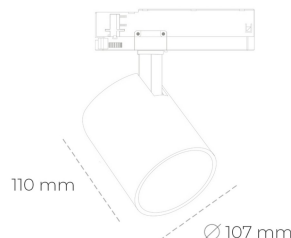

## SPOTLIGHT LIDER A 835 10W 23° GREY | ON/OFF

Article number: N004-K0001-RF835-H5-G23-ZE61\_250-S1-###

LED	COB
Light colour	3500 [K]
CRI	80
Led chip flux	1391 [lm]
Luminous flux	1251 [lm]
System power	10 [W]
Luminaire Efficiency	125 [lm/W]
Beam angle	23°
Controller	ON/OFF
MacAdam	3 SDCM

### Spotlight LED

Track mounted LED spotlight. Aluminium housing. Ceiling base installation possible. Available in white, black and grey. Any RAL palette colour available on enquiry. Reflector beams available: 15°, 23°, 38°, 45° and 60°. Maximum power is 31W.

### LUMINAIRE

Weight	0,7 [kg]
Protection rating IP , IK , class	IP 20, IK 1,
Luminaire colour	GREY
Cover	Plastic
Operating voltage	220-240V 50-60Hz

Note: All data are typical values. Tolerance of measurements +/-10% System features may change with product improvements due to technical advances.