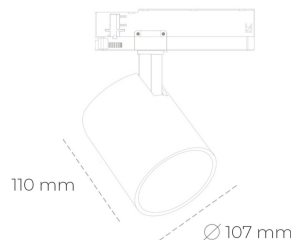

SPOTLIGHT LIDER A 830 10W 38° GREY | ON/OFF

LED	COB
Light colour	3000 [K] |
CRI	80
Led chip flux	1361 [lm]
Luminous flux	1224 [lm]
System power	10 [W]
Luminaire Efficiency	122 [lm/W]
Beam angle	38°
Controller	ON/OFF
MacAdam	3 SDCM

Spotlight LED

Track mounted LED spotlight. Aluminium housing. Ceiling base installation possible. Available in white, black and grey. Any RAL palette colour available on enquiry. Reflector beams available: 15°, 23°, 38°, 45° and 60°. Maximum power is 31W.

LUMINAIRE

Weight	0,7 [kg]
Protection rating IP , IK , class	IP 20, IK 1,
Luminaire colour	GREY
Cover	Plastic
Operating voltage	220-240V 50-60Hz

Note: All data are typical values. Tolerance of measurements +/-10% System features may change with product improvements due to technical advances.

OPTIONS

RAL colours on inquiry, honeycomb louver on inquiry , Casambi on inquiry, DALI on inquiry, Phase-cut dimming on inquiry.

Generated: 23.06.2024

+48 32 388 80 00

www.cora.pl
cora@cora.pl

Street: Ignatza Hakuby 18
41-914 Bytom, Polska