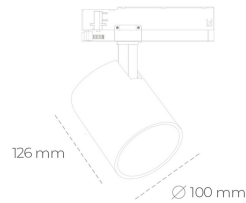

SPOTLIGHT LIDER A 830 14W 38° GREY | ON/OFF

Article number: N004-K0001-RF830-H5-G38-ZE51_350-S1-###

LED	COB
Light colour	3000 [K]
CRI	80
Led chip flux	1905 [lm]
Luminous flux	1714 [lm]
System power	14 [W]
Luminaire Efficiency	122 [lm/W]
Beam angle	38°
Controller	ON/OFF
MacAdam	3 SDCM

Spotlight LED

Track mounted LED spotlight. Aluminium housing. Ceiling base installation possible. Available in white, black and grey. Any RAL palette colour available on enquiry. Reflector beams available: 15°, 23°, 38°, 45° and 60°. Maximum power is 31W.

LUMINAIRE

Weight	0.7 [kg]
Protection rating IP , IK , class	IP 20, IK 01,
Luminaire colour	GREY
Cover	Plastic
Operating voltage	220-240V 50-60Hz

Note: All data are typical values. Tolerance of measurements +/-10%
System features may change with product improvements due to technical advances.