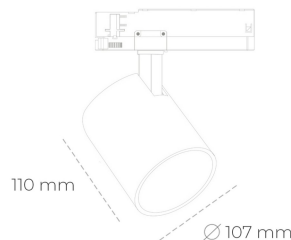

SPOTLIGHT LIDER A 827 13W 60° GREY | ON/OFF

LED	COB
Light colour	2700 [K] |
CRI	80
Led chip flux	1886 [lm]
Luminous flux	1697 [lm]
System power	13 [W]
Luminaire Efficiency	[lm/W]
Beam angle	60°
Controller	ON/OFF
MacAdam	3 SDCM

Spotlight LED

Track mounted LED spotlight. Aluminium housing. Ceiling base installation possible. Available in white, black and grey. Any RAL palette colour available on enquiry. Reflector beams available: 15°, 23°, 38°, 45° and 60°. Maximum power is 31W.

LUMINAIRE

Weight	0,7 [kg]
Protection rating IP , IK , class	IP 20, IK 1,
Luminaire colour	BLACK
Cover	Plastic
Operating voltage	220-240V 50-60Hz

Note: All data are typical values. Tolerance of measurements +/-10% System features may change with product improvements due to technical advances.

OPTIONS

RAL colours on inquiry, honeycomb louver on inquiry , Casambi on inquiry, DALI on inquiry, Phase-cut dimming on inquiry.

Generated: 17.09.2024

+48 32 388 80 00

www.cora.pl
cora@cora.pl

Street: Ignatza Hakuby 18
41-914 Bytom, Polska