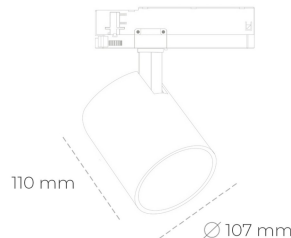

SPOTLIGHT LIDER A 827 19W 45° GREY | ON/OFF

LED	COB
Light colour	2700 [K] |
CRI	80
Led chip flux	2694 [lm]
Luminous flux	2424 [lm]
System power	19 [W]
Luminaire Efficiency	128 [lm/W]
Beam angle	45°
Controller	ON/OFF
MacAdam	3 SDCM

Spotlight LED

Track mounted LED spotlight. Aluminium housing. Ceiling base installation possible. Available in white, black and grey. Any RAL palette colour available on enquiry. Reflector beams available: 15°, 23°, 38°, 45° and 60°. Maximum power is 31W.

LUMINAIRE

Weight	0,7 [kg]
Protection rating IP , IK , class	IP 20, IK 1,
Luminaire colour	GREY
Cover	Plastic
Operating voltage	220-240V 50-60Hz

Note: All data are typical values. Tolerance of measurements +/-10% System features may change with product improvements due to technical advances.

OPTIONS

RAL colours on inquiry, honeycomb louver on inquiry , Casambi on inquiry, DALI on inquiry, Phase-cut dimming on inquiry.

Generated: 21.06.2024

+48 32 388 80 00

www.cora.pl
cora@cora.pl

Street: Ignatza Hakuby 18
41-914 Bytom, Polska