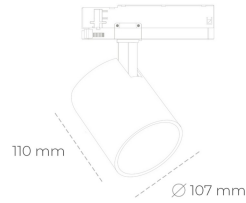

SPOTLIGHT LIDER A 940 21W 60° GREY PREMIUM WHITE ON/OFF

Article number: N004-K0001-PW940-HA-G60-ZE51_550-S1-###

LED	COB
Light colour	4000 [K] PREMIUM WHITE
CRI	
Led chip flux	90
Luminous flux	2912 [lm]
System power	2620 [lm]
Luminaire Efficiency	21 [W]
Beam angle	125 [lm/W]
Controller	60°
MacAdam	ON/OFF 3 SDCM

Spotlight LED

Track mounted LED spotlight. Aluminium housing. Ceiling base installation possible. Available in white, black and grey. Any RAL palette colour available on enquiry. Reflector beams available: 15°, 23°, 38°, 45° and 60°. Maximum power is 31W.

LUMINAIRE

Weight	0.7 [kg]
Protection rating IP , IK , class	IP 20, IK 01,
Luminaire colour	GREY
Cover	Plastic
Operating voltage	220-240V 50-60Hz

Note: All data are typical values. Tolerance of measurements +/-10%. System features may change with product improvements due to technical advances.