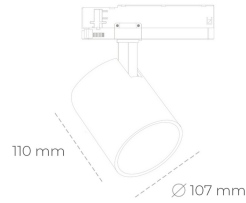

# SPOTLIGHT LIDER A 940 21W 38° GREY PREMIUM WHITE ON/OFF

Article number: N004-K0001-PW940-HA-G38-ZE51\_550-S1-###

LED	COB
Light colour	4000 [K] PREMIUM WHITE
CRI	
Led chip flux	90
Luminous flux	2912 [lm]
System power	2620 [lm]
Luminaire Efficiency	21 [W]
Beam angle	125 [lm/W]
Controller	38°
MacAdam	ON/OFF 3 SDCM

## Spotlight LED

Track mounted LED spotlight. Aluminium housing. Ceiling base installation possible. Available in white, black and grey. Any RAL palette colour available on enquiry. Reflector beams available: 15°, 23°, 38°, 45° and 60°. Maximum power is 31W.

## LUMINAIRE

Weight	0.7 [kg]
Protection rating IP , IK , class	IP 20, IK 01,
Luminaire colour	GREY
Cover	Plastic
Operating voltage	220-240V 50-60Hz

Note: All data are typical values. Tolerance of measurements +/-10%. System features may change with product improvements due to technical advances.