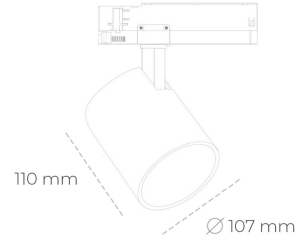

SPOTLIGHT LIDER A 940 25W 23° GREY PREMIUM WHITE ON/OFF

Article number: N004-K0001-PW940-HA-G23-ZE51_650-S1-###

LED	COB
Light colour	4000 [K] PREMIUM WHITE
CRI	90
Led chip flux	3398 [lm]
Luminous flux	3058 [lm]
System power	25 [W]
Luminaire Efficiency	122 [lm/W]
Beam angle	23°
Controller	ON/OFF
MacAdam	3 SDCM

Spotlight LED

Track mounted LED spotlight. Aluminium housing. Ceiling base installation possible. Available in white, black and grey. Any RAL palette colour available on enquiry. Reflector beams available: 15°, 23°, 38°, 45° and 60°. Maximum power is 31W.

LUMINAIRE

Weight	0,7 [kg]
Protection rating IP , IK , class	IP 20, IK 1,
Luminaire colour	GREY
Cover	Plastic
Operating voltage	220-240V 50-60Hz

Note: All data are typical values. Tolerance of measurements +/-10% System features may change with product improvements due to technical advances.