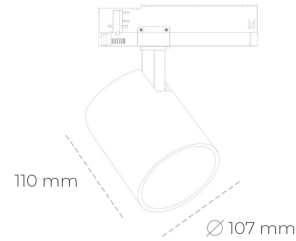

SPOTLIGHT LIDER A 940 25W 23° GREY PREMIUM WHITE ON/OFF

Article number: N004-K0001-PW940-HA-G23-ZE51_650-S1-###

LED	COB
Light colour	4000 [K] PREMIUM WHITE
CRI	90
Led chip flux	3398 [lm]
Luminous flux	3058 [lm]
System power	25 [W]
Luminaire Efficiency	122 [lm/W]
Beam angle	23°
Controller	ON/OFF
MacAdam	3 SDCM

Spotlight LED

Track mounted LED spotlight. Aluminium housing. Ceiling base installation possible. Available in white, black and grey. Any RAL palette colour available on enquiry. Reflector beams available: 15°, 23°, 38°, 45° and 60°. Maximum power is 31W.

LUMINAIRE

Weight	0.7 [kg]
Protection rating IP , IK , class	IP 20, IK 1,
Luminaire colour	GREY
Cover	Plastic
Operating voltage	220-240V 50-60Hz

Note: All data are typical values. Tolerance of measurements +/-10% System features may change with product improvements due to technical advances.