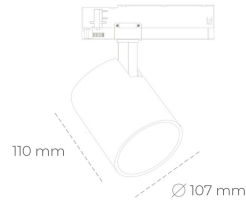

# SPOTLIGHT LIDER A 940 20W 15° GREY PREMIUM WHITE ON/OFF

Article number: N004-K0001-PW940-HA-G15-ZE51\_500-S1-###

LED	COB
Light colour	4000 [K] PREMIUM WHITE
CRI	
Led chip flux	90
Luminous flux	2663 [lm]
System power	2396 [lm]
Luminaire Efficiency	20 [W]
Beam angle	120 [lm/W]
Controller	15°
MacAdam	ON/OFF 3 SDCM

## Spotlight LED

Track mounted LED spotlight. Aluminium housing. Ceiling base installation possible. Available in white, black and grey. Any RAL palette colour available on enquiry. Reflector beams available: 15°, 23°, 38°, 45° and 60°. Maximum power is 31W.

## LUMINAIRE

Weight	0.7 [kg]
Protection rating IP , IK , class	IP 20, IK 01,
Luminaire colour	GREY
Cover	Plastic
Operating voltage	220-240V 50-60Hz

Note: All data are typical values. Tolerance of measurements +/-10%. System features may change with product improvements due to technical advances.