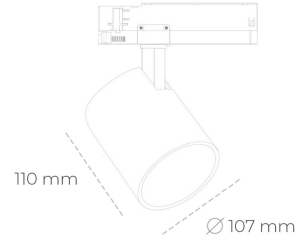

SPOTLIGHT LIDER A 930 10W 45° GREY CRI97 ON/OFF

LED	COB
Light colour	3000 [K] CRI97
CRI	90
Led chip flux	1144 [lm]
Luminous flux	1029 [lm]
System power	10 [W]
Luminaire Efficiency	103 [lm/W]
Beam angle	45°
Controller	ON/OFF
MacAdam	3 SDCM

Spotlight LED

Track mounted LED spotlight. Aluminium housing. Ceiling base installation possible. Available in white, black and grey. Any RAL palette colour available on enquiry. Reflector beams available: 15°, 23°, 38°, 45° and 60°. Maximum power is 31W.

LUMINAIRE

Weight	0,7 [kg]
Protection rating IP , IK , class	IP 20, IK 1,
Luminaire colour	GREY
Cover	Plastic
Operating voltage	220-240V 50-60Hz

Note: All data are typical values. Tolerance of measurements +/-10% System features may change with product improvements due to technical advances.

OPTIONS

RAL colours on inquiry, honeycomb louver on inquiry , Casambi on inquiry, DALI on inquiry, Phase-cut dimming on inquiry.

Generated: 21.06.2024

+48 32 388 80 00

www.cora.pl
cora@cora.pl

Street: Ignatza Hakuby 18
41-914 Bytom, Polska