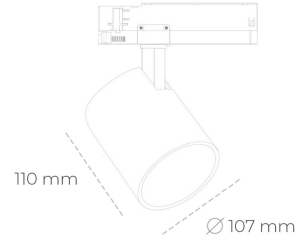

SPOTLIGHT LIDER A 930 31W 45° GREY CRI97 ON/OFF

LED	COB
Light colour	3000 [K] CRI97
CRI	90
Led chip flux	3368 [lm]
Luminous flux	3031 [lm]
System power	31 [W]
Luminaire Efficiency	98 [lm/W]
Beam angle	45°
Controller	ON/OFF
MacAdam	3 SDCM

Spotlight LED

Track mounted LED spotlight. Aluminium housing. Ceiling base installation possible. Available in white, black and grey. Any RAL palette colour available on enquiry. Reflector beams available: 15°, 23°, 38°, 45° and 60°. Maximum power is 31W.

LUMINAIRE

Weight	0,7 [kg]
Protection rating IP , IK , class	IP 20, IK 1,
Luminaire colour	GREY
Cover	Plastic
Operating voltage	220-240V 50-60Hz

Note: All data are typical values. Tolerance of measurements +/-10% System features may change with product improvements due to technical advances.

OPTIONS

RAL colours on inquiry, honeycomb louver on inquiry , Casambi on inquiry, DALI on inquiry, Phase-cut dimming on inquiry.

Generated: 21.06.2024

+48 32 388 80 00

www.cora.pl
cora@cora.pl

Street: Ignatza Hakuby 18
41-914 Bytom, Polska