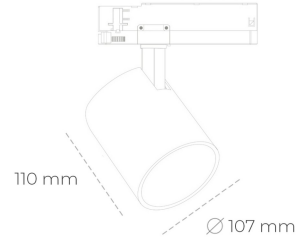

SPOTLIGHT LIDER A 930 19W 38° GREY CRI97 ON/OFF

LED	COB
Light colour	3000 [K] CRI97
CRI	90
Led chip flux	2199 [lm]
Luminous flux	1979 [lm]
System power	19 [W]
Luminaire Efficiency	104 [lm/W]
Beam angle	38°
Controller	ON/OFF
MacAdam	3 SDCM

Spotlight LED

Track mounted LED spotlight. Aluminium housing. Ceiling base installation possible. Available in white, black and grey. Any RAL palette colour available on enquiry. Reflector beams available: 15°, 23°, 38°, 45° and 60°. Maximum power is 31W.

LUMINAIRE

Weight	0,7 [kg]
Protection rating IP , IK , class	IP 20, IK 1,
Luminaire colour	GREY
Cover	Plastic
Operating voltage	220-240V 50-60Hz

Note: All data are typical values. Tolerance of measurements +/-10% System features may change with product improvements due to technical advances.

OPTIONS

RAL colours on inquiry, honeycomb louver on inquiry , Casambi on inquiry, DALI on inquiry, Phase-cut dimming on inquiry.

Generated: 23.06.2024

+48 32 388 80 00

www.cora.pl
cora@cora.pl

Street: Ignatza Hakuby 18
41-914 Bytom, Polska