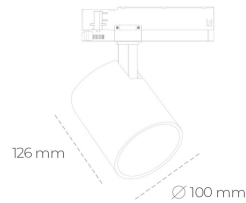

SPOTLIGHT LIDER A 930 14W 23° GREY CRI97 ON/OFF

Article number: N004-K0001-HI930-H5-G23-ZE51_350-S1-###

LED	COB
Light colour	3000 [K] CRI97
CRI	90
Led chip flux	1575 [lm]
Luminous flux	1417 [lm]
System power	14 [W]
Luminaire Efficiency	101 [lm/W]
Beam angle	23°
Controller	ON/OFF
MacAdam	3 SDCM

Spotlight LED

Track mounted LED spotlight. Aluminium housing. Ceiling base installation possible. Available in white, black and grey. Any RAL palette colour available on enquiry. Reflector beams available: 15°, 23°, 38°, 45° and 60°. Maximum power is 31W.

LUMINAIRE

Weight	0.7 [kg]
Protection rating IP , IK , class	IP 20, IK 01,
Luminaire colour	GREY
Cover	Plastic
Operating voltage	220-240V 50-60Hz

Note: All data are typical values. Tolerance of measurements +/-10%
System features may change with product improvements due to technical advances.