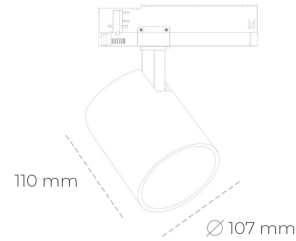

SPOTLIGHT LIDER A 930 27W 15° GREY CRI97 ON/OFF

Article number: N004-K0001-HI930-H5-G15-ZE51_700-S1-###

LED	COB
Light colour	3000 [K] CRI97
CRI	90
Led chip flux	2990 [lm]
Luminous flux	2691 [lm]
System power	27 [W]
Luminaire Efficiency	100 [lm/W]
Beam angle	15°
Controller	ON/OFF
MacAdam	3 SDCM

Spotlight LED

Track mounted LED spotlight. Aluminium housing. Ceiling base installation possible. Available in white, black and grey. Any RAL palette colour available on enquiry. Reflector beams available: 15°, 23°, 38°, 45° and 60°. Maximum power is 31W.

LUMINAIRE

Weight	0,7 [kg]
Protection rating IP , IK , class	IP 20, IK 1,
Luminaire colour	GREY
Cover	Plastic
Operating voltage	220-240V 50-60Hz

Note: All data are typical values. Tolerance of measurements +/-10% System features may change with product improvements due to technical advances.