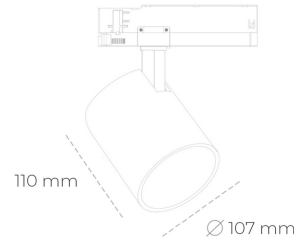

SPOTLIGHT LIDER A 935 31W 38° GREY PREMIUM WHITE ON/OFF

Article number: N004-K0001-HE935-HA-G38-ZE51_800-S1-###

LED	COB
Light colour	3500 [K] PREMIUM WHITE
CRI	90
Led chip flux	4038 [lm]
Luminous flux	3634 [lm]
System power	31 [W]
Luminaire Efficiency	117 [lm/W]
Beam angle	38°
Controller	ON/OFF
MacAdam	3 SDCM

Spotlight LED

Track mounted LED spotlight. Aluminium housing. Ceiling base installation possible. Available in white, black and grey. Any RAL palette colour available on enquiry. Reflector beams available: 15°, 23°, 38°, 45° and 60°. Maximum power is 31W.

LUMINAIRE

Weight	0,7 [kg]
Protection rating IP , IK , class	IP 20, IK 1,
Luminaire colour	GREY
Cover	Plastic
Operating voltage	220-240V 50-60Hz

Note: All data are typical values. Tolerance of measurements +/-10% System features may change with product improvements due to technical advances.