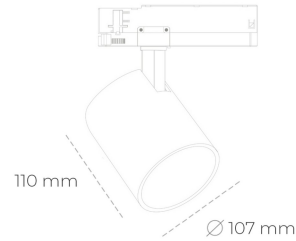

SPOTLIGHT LIDER A 935 14W 15° GREY PREMIUM WHITE ON/OFF

Article number: N004-K0001-HE935-HA-G15-ZE51_350-S1-###

| | |
|----------------------|------------------------|
| LED | COB |
| Light colour | 3500 [K] PREMIUM WHITE |
| CRI | 90 |
| Led chip flux | 2131 [lm] |
| Luminous flux | 1917 [lm] |
| System power | 14 [W] |
| Luminaire Efficiency | 137 [lm/W] |
| Beam angle | 15° |
| Controller | ON/OFF |
| MacAdam | 3 SDCM |

Spotlight LED

Track mounted LED spotlight. Aluminium housing. Ceiling base installation possible. Available in white, black and grey. Any RAL palette colour available on enquiry. Reflector beams available: 15°, 23°, 38°, 45° and 60°. Maximum power is 31W.

LUMINAIRE

| | |
|-----------------------------------|------------------|
| Weight | 0,7 [kg] |
| Protection rating IP , IK , class | IP 20, IK 1, |
| Luminaire colour | GREY |
| Cover | Plastic |
| Operating voltage | 220-240V 50-60Hz |