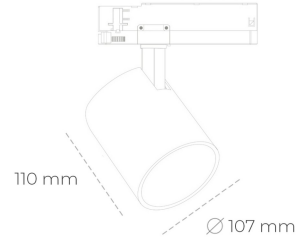

SPOTLIGHT LIDER A 930 31W 23° GREY PREMIUM WHITE ON/OFF

Article number: N004-K0001-HE930-HA-G23-ZE51_800-S1-###

LED	COB
Light colour	3000 [K] PREMIUM WHITE
CRI	90
Led chip flux	3911 [lm]
Luminous flux	3519 [lm]
System power	31 [W]
Luminaire Efficiency	114 [lm/W]
Beam angle	23°
Controller	ON/OFF
MacAdam	3 SDCM

Spotlight LED

Track mounted LED spotlight. Aluminium housing. Ceiling base installation possible. Available in white, black and grey. Any RAL palette colour available on enquiry. Reflector beams available: 15°, 23°, 38°, 45° and 60°. Maximum power is 31W.

LUMINAIRE

Weight	0,7 [kg]
Protection rating IP , IK , class	IP 20, IK 1,
Luminaire colour	GREY
Cover	Plastic
Operating voltage	220-240V 50-60Hz

Note: All data are typical values. Tolerance of measurements +/-10% System features may change with product improvements due to technical advances.