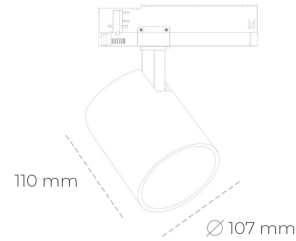

SPOTLIGHT LIDER A 930 23W 23° GREY PREMIUM WHITE ON/OFF

Article number: N004-K0001-HE930-HA-G23-ZE51_600-S1-###

LED	COB
Light colour	3000 [K] PREMIUM WHITE
CRI	90
Led chip flux	3403 [lm]
Luminous flux	3062 [lm]
System power	23 [W]
Luminaire Efficiency	133 [lm/W]
Beam angle	23°
Controller	ON/OFF
MacAdam	3 SDCM

Spotlight LED

Track mounted LED spotlight. Aluminium housing. Ceiling base installation possible. Available in white, black and grey. Any RAL palette colour available on enquiry. Reflector beams available: 15°, 23°, 38°, 45° and 60°. Maximum power is 31W.

LUMINAIRE

Weight	0,7 [kg]
Protection rating IP , IK , class	IP 20, IK 1,
Luminaire colour	GREY
Cover	Plastic
Operating voltage	220-240V 50-60Hz

Note: All data are typical values. Tolerance of measurements +/-10% System features may change with product improvements due to technical advances.