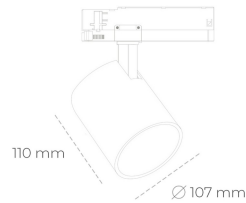

SPOTLIGHT LIDER A 957 31W 45° GREY SPECIAL ON/OFF

Article number: N004-K0001-CC957-H5-G45-ZE51_800-S1-###

LED	COB
Light colour	5700 [K] SPECIAL
CRI	90
Led chip flux	3934 [lm]
Luminous flux	3540 [lm]
System power	31 [W]
Luminaire Efficiency	114 [lm/W]
Beam angle	45°
Controller	ON/OFF
MacAdam	3 SDCM

Spotlight LED

Track mounted LED spotlight. Aluminium housing. Ceiling base installation possible. Available in white, black and grey. Any RAL palette colour available on enquiry. Reflector beams available: 15°, 23°, 38°, 45° and 60°. Maximum power is 31W.

LUMINAIRE

Weight	0.7 [kg]
Protection rating IP , IK , class	IP 20, IK 01,
Luminaire colour	GREY
Cover	Plastic
Operating voltage	220-240V 50-60Hz

Note: All data are typical values. Tolerance of measurements +/-10%
System features may change with product improvements due to technical advances.