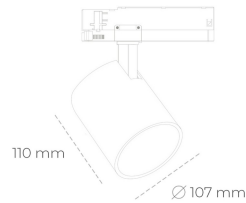

SPOTLIGHT LIDER A 957 19W 45° GREY SPECIAL ON/OFF

Article number: N004-K0001-CC957-H5-G45-ZE51_500-S1-###

LED	COB
Light colour	5700 [K] SPECIAL
CRI	90
Led chip flux	2551 [lm]
Luminous flux	2295 [lm]
System power	19 [W]
Luminaire Efficiency	121 [lm/W]
Beam angle	45°
Controller	ON/OFF
MacAdam	3 SDCM

Spotlight LED

Track mounted LED spotlight. Aluminium housing. Ceiling base installation possible. Available in white, black and grey. Any RAL palette colour available on enquiry. Reflector beams available: 15°, 23°, 38°, 45° and 60°. Maximum power is 31W.

LUMINAIRE

Weight	0.7 [kg]
Protection rating IP , IK , class	IP 20, IK 01,
Luminaire colour	GREY
Cover	Plastic
Operating voltage	220-240V 50-60Hz

Note: All data are typical values. Tolerance of measurements +/-10%
System features may change with product improvements due to technical advances.