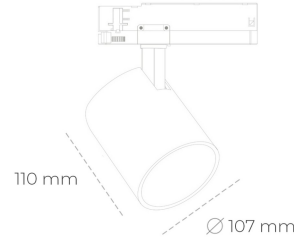

SPOTLIGHT LIDER A 957 14W 38° GREY SPECIAL ON/OFF

LED	COB
Light colour	5700 [K] SPECIAL
CRI	90
Led chip flux	1820 [lm]
Luminous flux	1638 [lm]
System power	14 [W]
Luminaire Efficiency	117 [lm/W]
Beam angle	38°
Controller	ON/OFF
MacAdam	3 SDCM

Spotlight LED

Track mounted LED spotlight. Aluminium housing. Ceiling base installation possible. Available in white, black and grey. Any RAL palette colour available on enquiry. Reflector beams available: 15°, 23°, 38°, 45° and 60°. Maximum power is 31W.

LUMINAIRE

Weight	0.7 [kg]
Protection rating IP , IK , class	IP 20, IK 1,
Luminaire colour	GREY
Cover	Plastic
Operating voltage	220-240V 50-60Hz

Note: All data are typical values. Tolerance of measurements +/-10% System features may change with product improvements due to technical advances.

OPTIONS

RAL colours on inquiry, honeycomb louver on inquiry , Casambi on inquiry, DALI on inquiry, Phase-cut dimming on inquiry.

Generated: 16.07.2024

+48 32 388 80 00

www.cora.pl
cora@cora.pl

Street: Ignatza Hakuby 18
41-914 Bytom, Polska