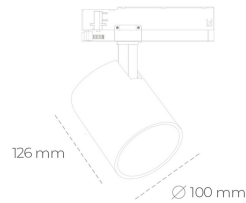

SPOTLIGHT LIDER A 957 27W 15° GREY SPECIAL ON/OFF

Article number: N004-K0001-CC957-H5-G15-ZE51_700-S1-###

LED	COB
Light colour	5700 [K] SPECIAL
CRI	90
Led chip flux	3484 [lm]
Luminous flux	3135 [lm]
System power	27 [W]
Luminaire Efficiency	116 [lm/W]
Beam angle	15°
Controller	ON/OFF
MacAdam	3 SDCM

Spotlight LED

Track mounted LED spotlight. Aluminium housing. Ceiling base installation possible. Available in white, black and grey. Any RAL palette colour available on enquiry. Reflector beams available: 15°, 23°, 38°, 45° and 60°. Maximum power is 31W.

LUMINAIRE

Weight	0.7 [kg]
Protection rating IP , IK , class	IP 20, IK 01,
Luminaire colour	GREY
Cover	Plastic
Operating voltage	220-240V 50-60Hz

Note: All data are typical values. Tolerance of measurements +/-10%
System features may change with product improvements due to technical advances.