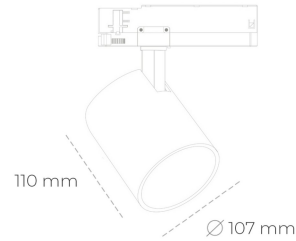

SPOTLIGHT LIDER A 940 23W 45° GREY HI EFFICIENT ON/OFF

Article number: N004-K0001-BB940-H5-G45-ZE51_600-S1-###

LED	COB
Light colour	4000 [K] HI EFFICIENT
CRI	90
Led chip flux	3793 [lm]
Luminous flux	3413 [lm]
System power	23 [W]
Luminaire Efficiency	148 [lm/W]
Beam angle	45°
Controller	ON/OFF
MacAdam	3 SDCM

Spotlight LED

Track mounted LED spotlight. Aluminium housing. Ceiling base installation possible. Available in white, black and grey. Any RAL palette colour available on enquiry. Reflector beams available: 15°, 23°, 38°, 45° and 60°. Maximum power is 31W.

LUMINAIRE

Weight	0,7 [kg]
Protection rating IP , IK , class	IP 20, IK 1,
Luminaire colour	GREY
Cover	Plastic
Operating voltage	220-240V 50-60Hz

Note: All data are typical values. Tolerance of measurements +/-10% System features may change with product improvements due to technical advances.