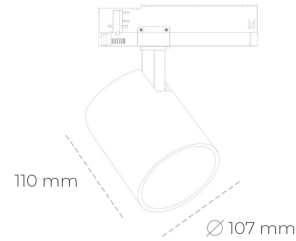

SPOTLIGHT LIDER A 940 14W 45° GREY HI EFFICIENT ON/OFF

Article number: N004-K0001-BB940-H5-G45-ZE51_350-S1-###

LED	COB
Light colour	4000 [K] HI EFFICIENT
CRI	90
Led chip flux	2260 [lm]
Luminous flux	2034 [lm]
System power	14 [W]
Luminaire Efficiency	145 [lm/W]
Beam angle	45°
Controller	ON/OFF
MacAdam	3 SDCM

Spotlight LED

Track mounted LED spotlight. Aluminium housing. Ceiling base installation possible. Available in white, black and grey. Any RAL palette colour available on enquiry. Reflector beams available: 15°, 23°, 38°, 45° and 60°. Maximum power is 31W.

LUMINAIRE

Weight	0.7 [kg]
Protection rating IP , IK , class	IP 20, IK 1,
Luminaire colour	GREY
Cover	Plastic
Operating voltage	220-240V 50-60Hz

Note: All data are typical values. Tolerance of measurements +/-10% System features may change with product improvements due to technical advances.