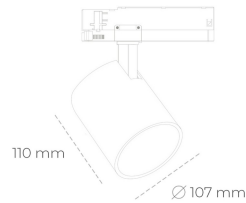

SPOTLIGHT LIDER A 940 31W 38° GREY HI EFFICIENT ON/OFF

Article number: N004-K0001-BB940-H5-G38-ZE51_800-S1-###

LED	COB
Light colour	4000 [K] HI EFFICIENT
CRI	90
Led chip flux	4964 [lm]
Luminous flux	4467 [lm]
System power	31 [W]
Luminaire Efficiency	144 [lm/W]
Beam angle	38°
Controller	ON/OFF
MacAdam	3 SDCM

Spotlight LED

Track mounted LED spotlight. Aluminium housing. Ceiling base installation possible. Available in white, black and grey. Any RAL palette colour available on enquiry. Reflector beams available: 15°, 23°, 38°, 45° and 60°. Maximum power is 31W.

LUMINAIRE

Weight	0.7 [kg]
Protection rating IP , IK , class	IP 20, IK 01,
Luminaire colour	GREY
Cover	Plastic
Operating voltage	220-240V 50-60Hz

Note: All data are typical values. Tolerance of measurements +/-10%
System features may change with product improvements due to technical advances.