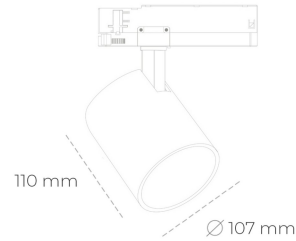

SPOTLIGHT LIDER A 940 21W 23° GREY HI EFFICIENT ON/OFF

Article number: N004-K0001-BB940-H5-G23-ZE51_550-S1-###

LED	COB
Light colour	4000 [K] HI EFFICIENT
CRI	90
Led chip flux	3492 [lm]
Luminous flux	3142 [lm]
System power	21 [W]
Luminaire Efficiency	150 [lm/W]
Beam angle	23°
Controller	ON/OFF
MacAdam	3 SDCM

Spotlight LED

Track mounted LED spotlight. Aluminium housing. Ceiling base installation possible. Available in white, black and grey. Any RAL palette colour available on enquiry. Reflector beams available: 15°, 23°, 38°, 45° and 60°. Maximum power is 31W.

LUMINAIRE

Weight	0.7 [kg]
Protection rating IP , IK , class	IP 20, IK 1,
Luminaire colour	GREY
Cover	Plastic
Operating voltage	220-240V 50-60Hz

Note: All data are typical values. Tolerance of measurements +/-10% System features may change with product improvements due to technical advances.