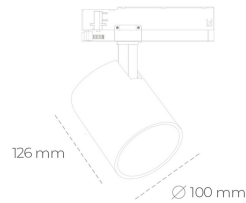

SPOTLIGHT LIDER A 940 14W 23° GREY HI EFFICIENT ON/OFF

Article number: N004-K0001-BB940-H5-G23-ZE51_350-S1-###

LED	COB
Light colour	4000 [K] HI EFFICIENT
CRI	90
Led chip flux	2260 [lm]
Luminous flux	2034 [lm]
System power	14 [W]
Luminaire Efficiency	145 [lm/W]
Beam angle	23°
Controller	ON/OFF
MacAdam	3 SDCM

Spotlight LED

Track mounted LED spotlight. Aluminium housing. Ceiling base installation possible. Available in white, black and grey. Any RAL palette colour available on enquiry. Reflector beams available: 15°, 23°, 38°, 45° and 60°. Maximum power is 31W.

LUMINAIRE

Weight	0.7 [kg]
Protection rating IP , IK , class	IP 20, IK 01,
Luminaire colour	GREY
Cover	Plastic
Operating voltage	220-240V 50-60Hz

Note: All data are typical values. Tolerance of measurements +/-10%
System features may change with product improvements due to technical advances.