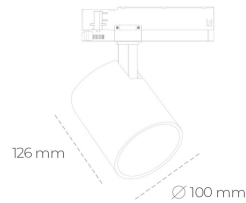

SPOTLIGHT LIDER A 935 25W 60° GREY HI EFFICIENT ON/OFF

Article number: N004-K0001-BB935-H5-G60-ZE51_650-S1-###

LED	COB
Light colour	3500 [K] HI EFFICIENT
CRI	90
Led chip flux	3904 [lm]
Luminous flux	3513 [lm]
System power	25 [W]
Luminaire Efficiency	141 [lm/W]
Beam angle	60°
Controller	ON/OFF
MacAdam	3 SDCM

Spotlight LED

Track mounted LED spotlight. Aluminium housing. Ceiling base installation possible. Available in white, black and grey. Any RAL palette colour available on enquiry. Reflector beams available: 15°, 23°, 38°, 45° and 60°. Maximum power is 31W.

LUMINAIRE

Weight	0.7 [kg]
Protection rating IP , IK , class	IP 20, IK 01,
Luminaire colour	GREY
Cover	Plastic
Operating voltage	220-240V 50-60Hz

Note: All data are typical values. Tolerance of measurements +/-10%
System features may change with product improvements due to technical advances.