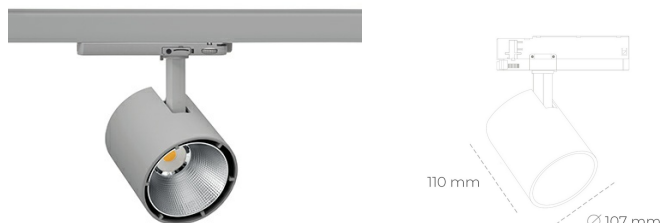

SPOTLIGHT LIDER A 935 14W 23° GREY HI EFFICIENT ON/OFF

Article number: N004-K0001-BB935-H5-G23-ZE51_350-S1-###

LED	COB
Light colour	3500 [K] HI EFFICIENT
CRI	90
Led chip flux	2174 [lm]
Luminous flux	1956 [lm]
System power	14 [W]
Luminaire Efficiency	140 [lm/W]
Beam angle	23°
Controller	ON/OFF
MacAdam	3 SDCM

Spotlight LED

Track mounted LED spotlight. Aluminium housing. Ceiling base installation possible. Available in white, black and grey. Any RAL palette colour available on enquiry. Reflector beams available: 15°, 23°, 38°, 45° and 60°. Maximum power is 31W.

LUMINAIRE

Weight	0.7 [kg]
Protection rating IP , IK , class	IP 20, IK 01,
Luminaire colour	GREY
Cover	Plastic
Operating voltage	220-240V 50-60Hz

Note: All data are typical values. Tolerance of measurements +/-10%
System features may change with product improvements due to technical advances.