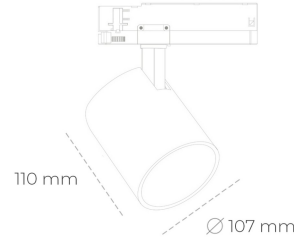

SPOTLIGHT LIDER A 930 27W 45° GREY HI EFFICIENT ON/OFF

LED	COB
Light colour	3000 [K] HI EFFICIENT
CRI	90
Led chip flux	4378 [lm]
Luminous flux	3940 [lm]
System power	27 [W]
Luminaire Efficiency	146 [lm/W]
Beam angle	45°
Controller	ON/OFF
MacAdam	3 SDCM

Spotlight LED

Track mounted LED spotlight. Aluminium housing. Ceiling base installation possible. Available in white, black and grey. Any RAL palette colour available on enquiry. Reflector beams available: 15°, 23°, 38°, 45° and 60°. Maximum power is 31W.

LUMINAIRE

Weight	0,7 [kg]
Protection rating IP , IK , class	IP 20, IK 1,
Luminaire colour	GREY
Cover	Plastic
Operating voltage	220-240V 50-60Hz

Note: All data are typical values. Tolerance of measurements +/-10% System features may change with product improvements due to technical advances.

OPTIONS

RAL colours on inquiry, honeycomb louver on inquiry , Casambi on inquiry, DALI on inquiry, Phase-cut dimming on inquiry.

Generated: 21.06.2024

+48 32 388 80 00

www.cora.pl
cora@cora.pl

Street: Ignatza Hakuby 18
41-914 Bytom, Polska