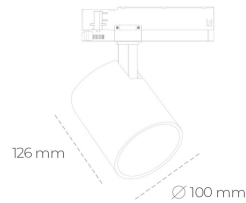

SPOTLIGHT LIDER A 930 19W 45° GREY HI EFFICIENT ON/OFF

Article number: N004-K0001-BB930-H5-G45-ZE51_500-S1-###

LED	COB
Light colour	3000 [K] HI EFFICIENT
CRI	90
Led chip flux	3184 [lm]
Luminous flux	2865 [lm]
System power	19 [W]
Luminaire Efficiency	151 [lm/W]
Beam angle	45°
Controller	ON/OFF
MacAdam	3 SDCM

Spotlight LED

Track mounted LED spotlight. Aluminium housing. Ceiling base installation possible. Available in white, black and grey. Any RAL palette colour available on enquiry. Reflector beams available: 15°, 23°, 38°, 45° and 60°. Maximum power is 31W.

LUMINAIRE

Weight	0.7 [kg]
Protection rating IP , IK , class	IP 20, IK 01,
Luminaire colour	GREY
Cover	Plastic
Operating voltage	220-240V 50-60Hz

Note: All data are typical values. Tolerance of measurements +/-10%
System features may change with product improvements due to technical advances.