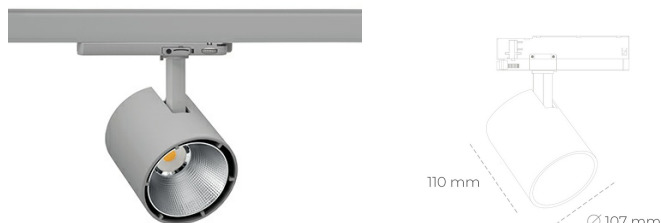

SPOTLIGHT LIDER A 930 31W 38° GREY HI EFFICIENT ON/OFF

Article number: N004-K0001-BB930-H5-G38-ZE51_800-S1-###

LED	COB
Light colour	3000 [K] HI EFFICIENT
CRI	90
Led chip flux	4956 [lm]
Luminous flux	4460 [lm]
System power	31 [W]
Luminaire Efficiency	144 [lm/W]
Beam angle	38°
Controller	ON/OFF
MacAdam	3 SDCM

Spotlight LED

Track mounted LED spotlight. Aluminium housing. Ceiling base installation possible. Available in white, black and grey. Any RAL palette colour available on enquiry. Reflector beams available: 15°, 23°, 38°, 45° and 60°. Maximum power is 31W.

LUMINAIRE

Weight	0.7 [kg]
Protection rating IP , IK , class	IP 20, IK 01,
Luminaire colour	GREY
Cover	Plastic
Operating voltage	220-240V 50-60Hz

Note: All data are typical values. Tolerance of measurements +/-10%
System features may change with product improvements due to technical advances.