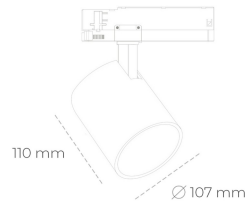

SPOTLIGHT LIDER A 930 27W 38° GREY HI EFFICIENT ON/OFF

Article number: N004-K0001-BB930-H5-G38-ZE51_700-S1-###

LED	COB
Light colour	3000 [K] HI EFFICIENT
CRI	90
Led chip flux	4378 [lm]
Luminous flux	3940 [lm]
System power	27 [W]
Luminaire Efficiency	146 [lm/W]
Beam angle	38°
Controller	ON/OFF
MacAdam	3 SDCM

Spotlight LED

Track mounted LED spotlight. Aluminium housing. Ceiling base installation possible. Available in white, black and grey. Any RAL palette colour available on enquiry. Reflector beams available: 15°, 23°, 38°, 45° and 60°. Maximum power is 31W.

LUMINAIRE

Weight	0.7 [kg]
Protection rating IP , IK , class	IP 20, IK 01,
Luminaire colour	GREY
Cover	Plastic
Operating voltage	220-240V 50-60Hz

Note: All data are typical values. Tolerance of measurements +/-10%
System features may change with product improvements due to technical advances.