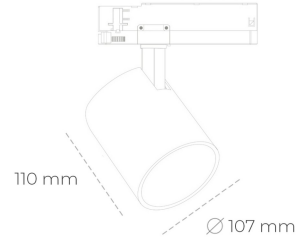

SPOTLIGHT LIDER A 930 19W 15° GREY HI EFFICIENT ON/OFF

Article number: N004-K0001-BB930-H5-G15-ZE51_500-S1-###

LED	COB
Light colour	3000 [K] HI EFFICIENT
CRI	90
Led chip flux	3184 [lm]
Luminous flux	2865 [lm]
System power	19 [W]
Luminaire Efficiency	[lm/W]
Beam angle	15°
Controller	ON/OFF
MacAdam	3 SDCM

Spotlight LED

Track mounted LED spotlight. Aluminium housing. Ceiling base installation possible. Available in white, black and grey. Any RAL palette colour available on enquiry. Reflector beams available: 15°, 23°, 38°, 45° and 60°. Maximum power is 31W.

LUMINAIRE

Weight	0,7 [kg]
Protection rating IP , IK , class	IP 20, IK 1,
Luminaire colour	BLACK
Cover	Plastic
Operating voltage	220-240V 50-60Hz

Note: All data are typical values. Tolerance of measurements +/-10% System features may change with product improvements due to technical advances.