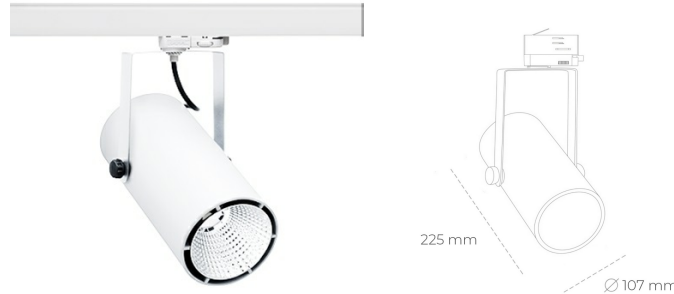

# SPOTLIGHT LIDER C 927 25W 45° WHITE | ON/OFF

Article number: N002-K0003-RF927-H5-G45-ZA02\_650-S1-AA3

LED	COB
Light colour	2700 [K]
CRI	80
Led chip flux	2888 [lm]
Luminous flux	2599 [lm]
System power	25 [W]
Luminaire Efficiency	104 [lm/W]
Beam angle	45°
Controller	ON/OFF
MacAdam	3 SDCM

### Spotlight LED

Track mounted LED spotlight. Aluminium housing. Ceiling base installation possible. Available in white, black and grey. Any RAL palette colour available on enquiry. Reflector beams available: 15°, 23°, 38°, 45° and 60°. Maximum power is 37W.

### LUMINAIRE

Weight	1.65 [kg]
Protection rating IP , IK , class	IP 20, IK 01,
Luminaire colour	WHITE
Cover	Plastic
Operating voltage	220-240V 50-60Hz

Note: All data are typical values. Tolerance of measurements +/-10%  
System features may change with product improvements due to technical advances.