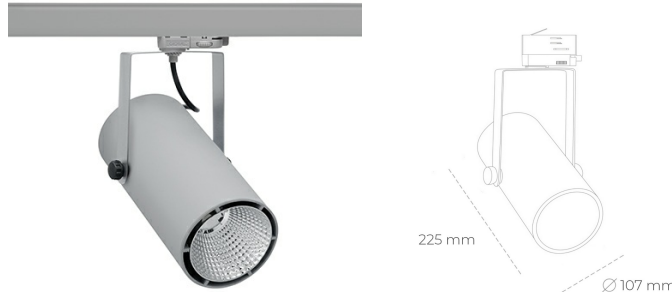

SPOTLIGHT LIDER C 930 27W 38° GREY CRI97 ON/OFF

Article number: N002-K0001-HI930-H5-G38-ZA02_700-S1-AA1

LED	COB
Light colour	3000 [K] CRI97
CRI	90
Led chip flux	2990 [lm]
Luminous flux	2691 [lm]
System power	27 [W]
Luminaire Efficiency	100 [lm/W]
Beam angle	38°
Controller	ON/OFF
MacAdam	3 SDCM

Spotlight LED

Track mounted LED spotlight. Aluminium housing. Ceiling base installation possible. Available in white, black and grey. Any RAL palette colour available on enquiry. Reflector beams available: 15°, 23°, 38°, 45° and 60°. Maximum power is 37W.

LUMINAIRE

Weight	1.65 [kg]
Protection rating IP , IK , class	IP 20, IK 01,
Luminaire colour	GREY
Cover	Plastic
Operating voltage	220-240V 50-60Hz

Note: All data are typical values. Tolerance of measurements +/-10%
System features may change with product improvements due to technical advances.