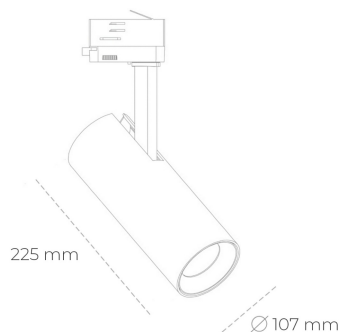

SPOTLIGHT LIDER D 930 25W 45° GREY | ON/OFF

LED	COB
Light colour	3000 [K] |
CRI	90
Led chip flux	2997 [lm]
Luminous flux	2697 [lm]
System power	25 [W]
Luminaire Efficiency	108 [lm/W]
Beam angle	45°
Controller	ON/OFF
MacAdam	3 SDCM

Spotlight LED

Track mounted LED spotlight. Aluminium housing. Ceiling base installation possible. Available in white, black and grey. Any RAL palette colour available on enquiry. Reflector beams available: 15°, 23°, 38°, 45° and 60°. Maximum power is 37W.

LUMINAIRE

Weight	1.03 [kg]
Protection rating IP , IK , class	IP 20, IK 1,
Luminaire colour	GREY
Cover	Plastic
Operating voltage	220-240V 50-60Hz

Note: All data are typical values. Tolerance of measurements +/-10% System features may change with product improvements due to technical advances.

OPTIONS

RAL colours on inquiry, honeycomb louver on inquiry , Casambi on inquiry, DALI on inquiry, Phase-cut dimming on inquiry.

Generated: 28.07.2024

+48 32 388 80 00

www.cora.pl
cora@cora.pl

Street: Ignatza Hakuby 18
41-914 Bytom, Polska