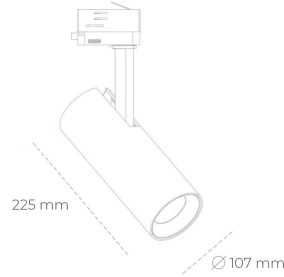

SPOTLIGHT LIDER D 835 27W 45° GREY | ON/OFF

Article number: N001-K0001-RF835-H5-G45-ZA02_700-S1-AA1

LED	COB
Light colour	3500 [K]
CRI	80
Led chip flux	3896 [lm]
Luminous flux	3506 [lm]
System power	27 [W]
Luminaire Efficiency	130 [lm/W]
Beam angle	45°
Controller	ON/OFF
MacAdam	3 SDCM

Spotlight LED

Track mounted LED spotlight. Aluminium housing. Ceiling base installation possible. Available in white, black and grey. Any RAL palette colour available on enquiry. Reflector beams available: 15°, 23°, 38°, 45° and 60°. Maximum power is 37W.

LUMINAIRE

Weight	1.03 [kg]
Protection rating IP , IK , class	IP 20, IK 01,
Luminaire colour	GREY
Cover	Plastic
Operating voltage	220-240V 50-60Hz

Note: All data are typical values. Tolerance of measurements +/-10%
System features may change with product improvements due to technical advances.