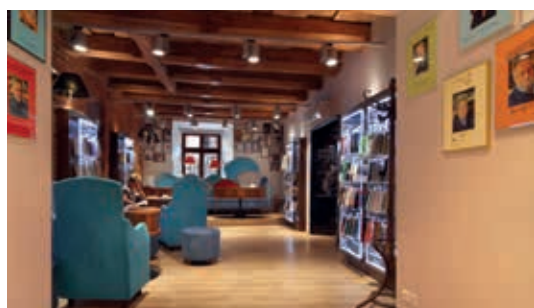

CORA LIGHTING FACTORY - is a dynamically developing lighting factory with over 20 years of experience on the market. Among our activities are redesigning, production, consulting and distribution of the highest quality professional lighting systems for the stores, galleries, offices, banks, hotels and other investments. We have completed, with passion and success, many ambitious projects for Polish and foreign clients. We offer optimal solutions tailored to the individual needs of each of our clients. At the end of 2014, CORA relocated its headquarters to an enlarged and modern production, warehouse and office complex, which was developed in Piekary Śląskie. Convenient location in the Upper Silesian Agglomeration, proximity to Katowice-Pyrzowice airport and A1 motorway is a great convenience for our clients. CORA LIGHTING FACTORY Sp. z o.o. dealing in the production of lighting fixtures puts the main emphasis on quality, functionality, innovation and excellent lighting parameters of its solutions. The possibility of communication in English, German and Russian creates the convenience of the transaction. The still expanding machine park for the implementation of innovative lighting ideas guarantees us to follow the wave of modern technologies and economic solutions. Check yourself how your lighting can look. We invite you to contact us.